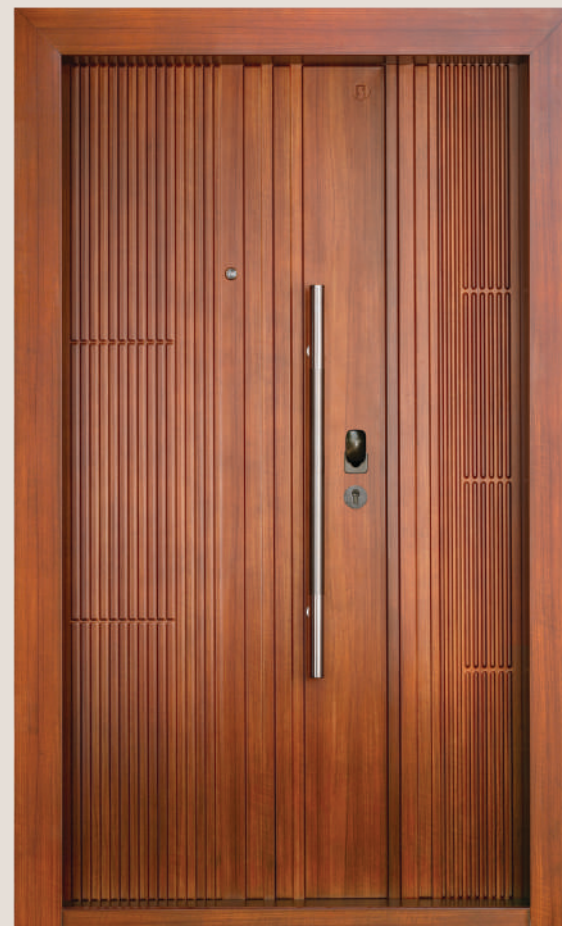

Elegant wood texture enhanced with refined vertical stripe lines, a sleek modern entrance.

An exquisite marriage of architectural precision and organic warmth; featuring rhythmic vertical fluting that adds dramatic depth and texture to the entryway.

Sophistication in every line: A stunning display of alternating fluted textures finished in a rich, classic Teak for the discerning homeowner.

Tactile, warm, and refined a masterclass in vertical texture finished in timeless Burnt Sienna.

SD 77