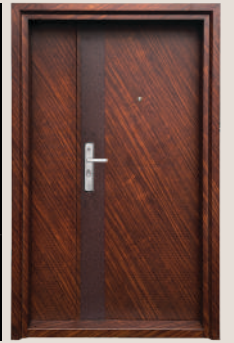

2050X880X70MM M/L OP 5"
2050X980X70MM M/L OP 6"

1950X1200X70MM M/L MS 6"