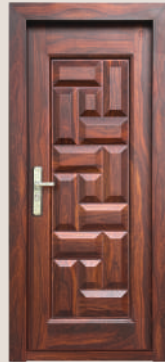

2050X880X70MM S/L 5"

2050X880X70MM M/L 5"