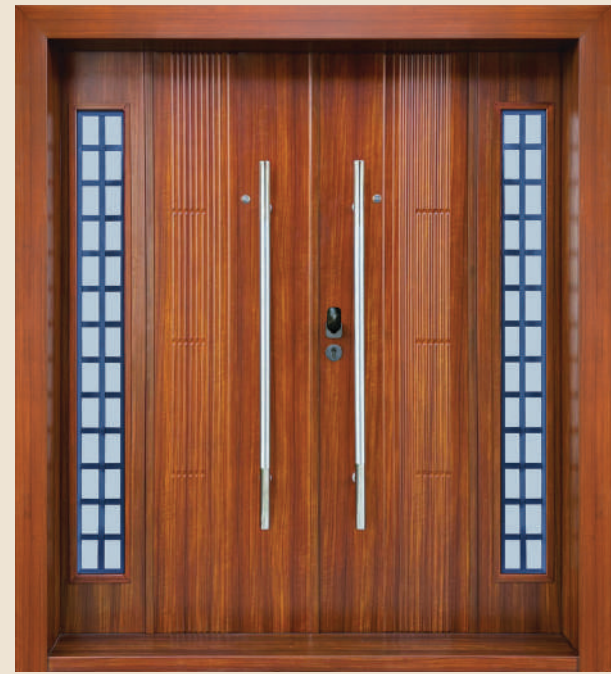

2050X1800X70MM M/L MO2GBH 9"