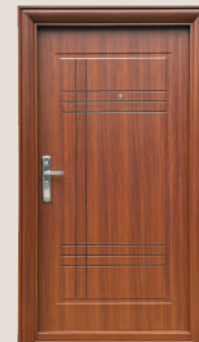

2050X1080X70MM M/L 6"