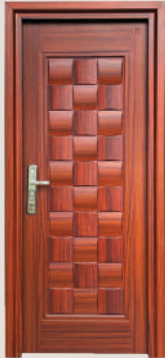

2050X880X70MM S/L 5"

2050X880X70MM M/L 5"
2050X980X70MM M/L 6"

2050X1080X70MM M/L 6"
2050X1080X70MM M/L 9"

2050X1200X70MM M/L 6"

2050X1080X70MM M/L TD 12.5"

1950X880X70MM M/L OP 5"