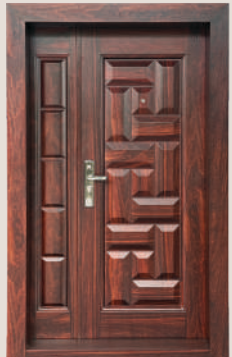

2050X1080X70MM	M/L 5"
2050X980X70MM	M/L 6"
2050X1080X70MM	M/L 6"
2050X1080X70MM	M/L 9"
1950X980X70MM	M/L 6"
1950X1080X70MM	M/L 6"