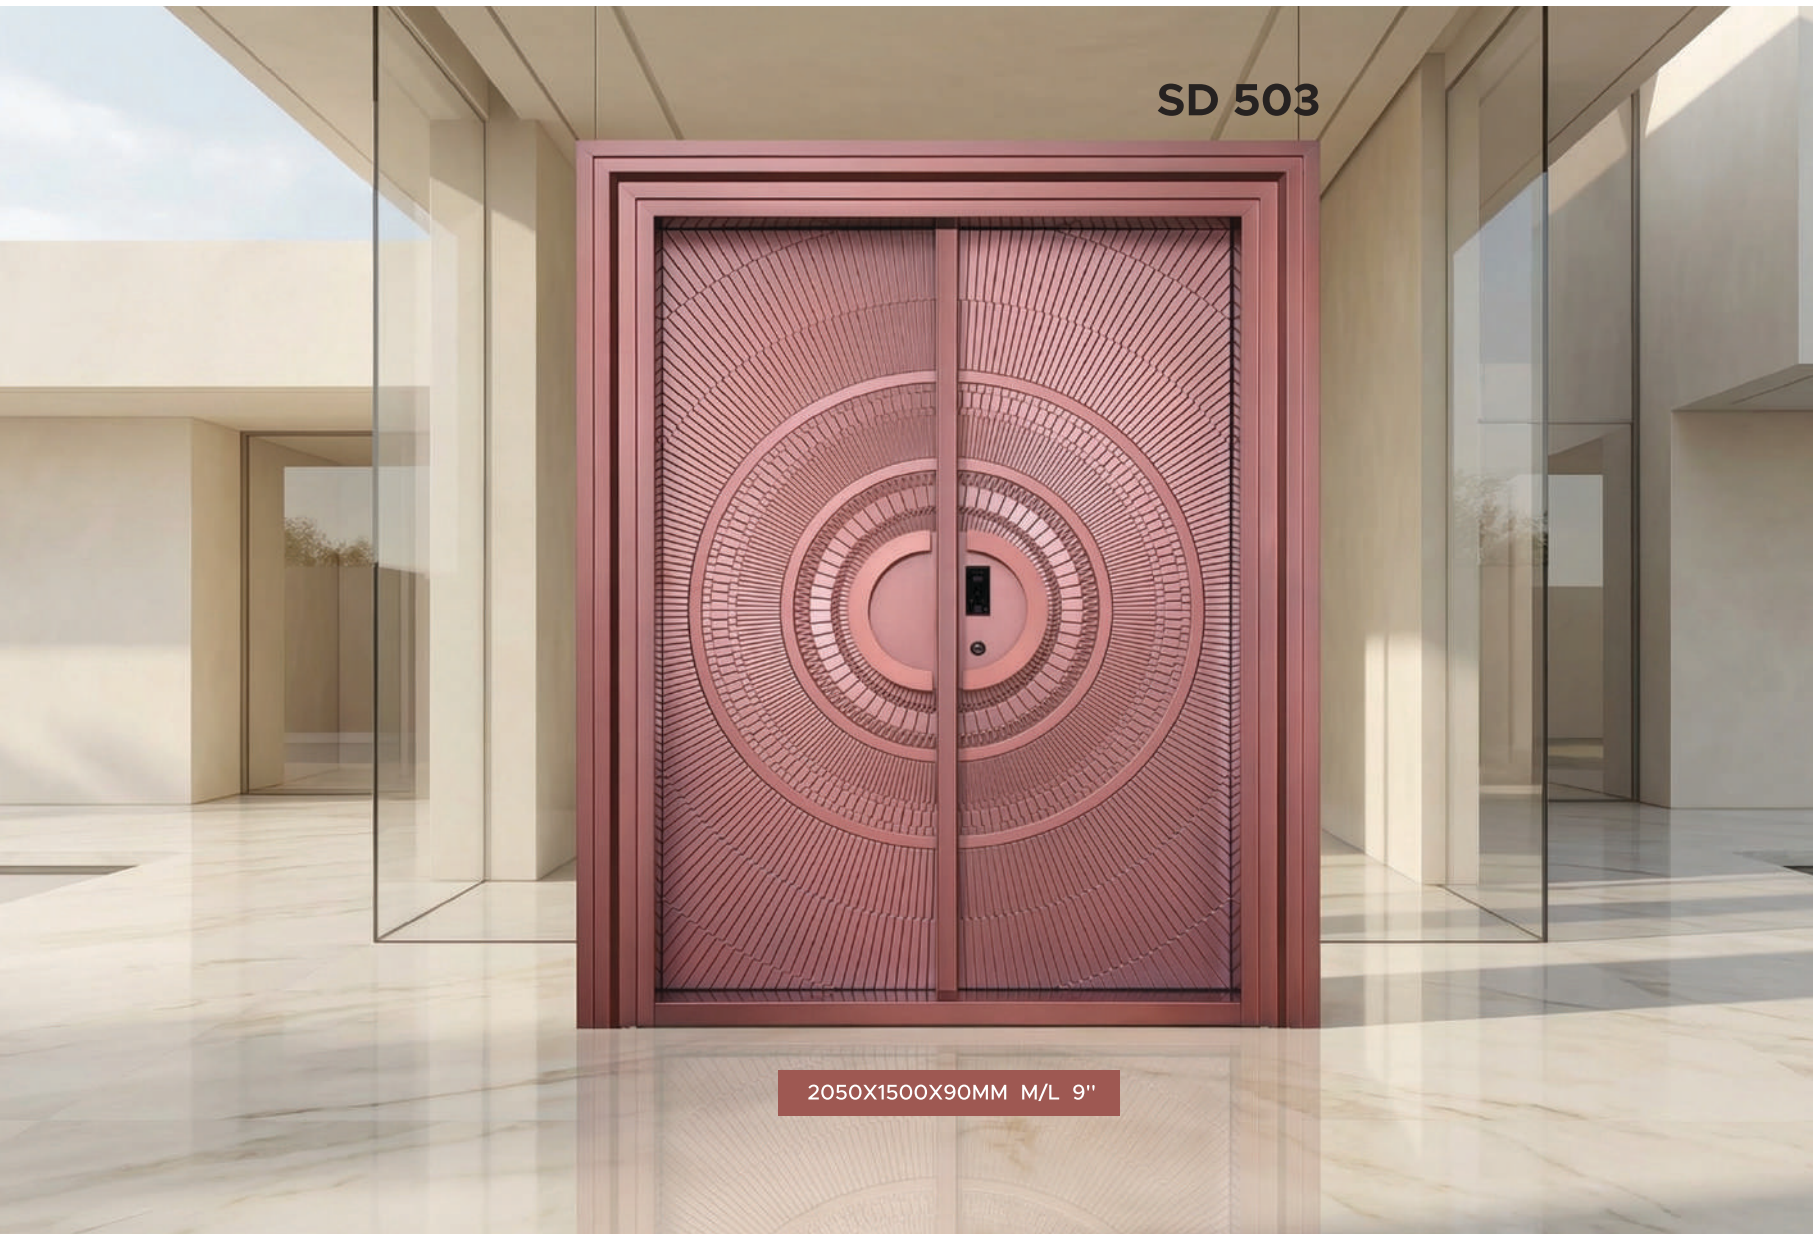

SD 503

2050X1500X90MM M/L 9"