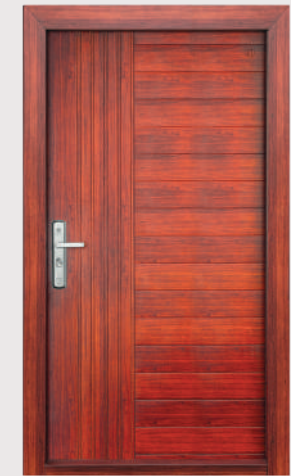

2050X1080X70MM M/L 6"