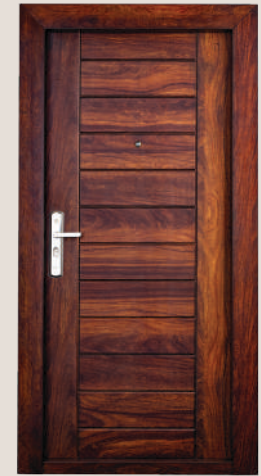

2050X980X70MM M/L 6"
2050X880X70MM M/L 5"