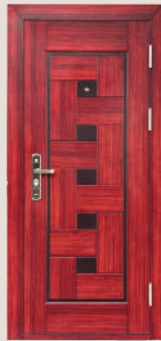

2050x1500x70MM M/L MOBH 9"

2050x1200x70MM M/L MSG 9"
2050x1500x70MM M/L MSG 9"

2050x880x70MM S/L ST 5"

2050x880x70MM M/L MT 5"

2050x1080x70MM M/L MT 6"

2050x880x70MM M/L OP 5"

2050x1080x70MM M/L TD 12.5"

Classic wood craftsmanship highlighted by an elegant center grill design for a timeless entrance.