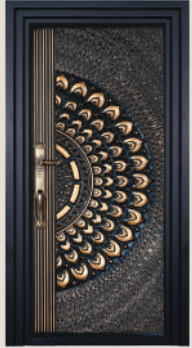

2050X1080X90MM M/L 9"

2050X1200X90MM M/L MS 9"
2350X1200X90MM M/L MS 9"

2050X1500X90MM M/L MS 9"

2050X1600X90MM M/L MO 9"

2350X1600X90MM M/L MO 9"
2350X1800X90MM M/L MO 9"

2050X1200X90MM M/L MSG 9"