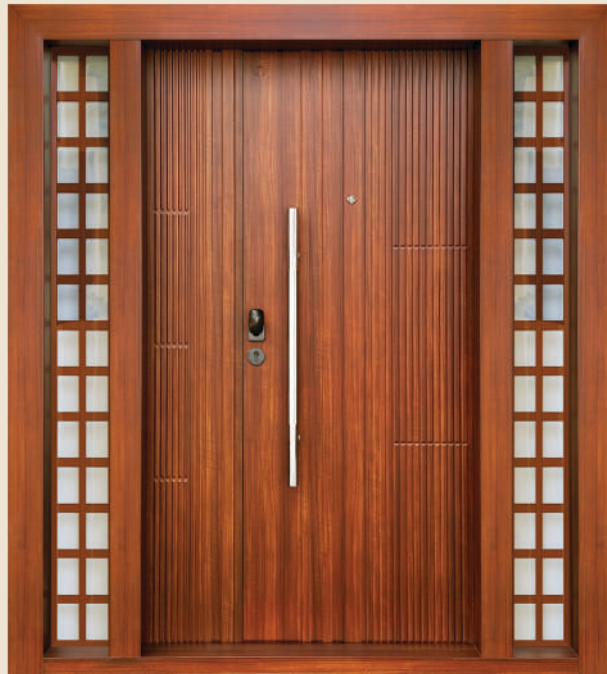

Smartlock system

SD 407

2050X1500X90MM M/L MSS 9

SD 410

2050X1500X90MM M/L MSBHS 9

SD 300

2050X1500X70MM M/L MSWBH 9"

SD 301