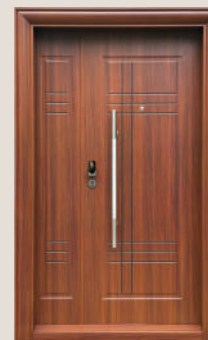

2050X1200X70MM M/L MSBH 9"