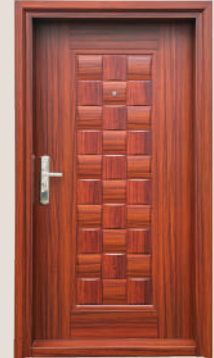

2050X1080X70MM M/L 6"
2050X1080X70MM M/L 9"