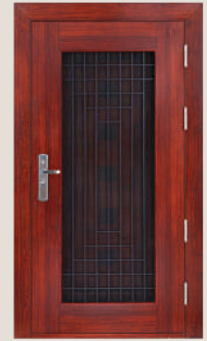

2050x1500x70MM M/L MOBH 9"

2050x1200x70MM M/L MSG 9"
2050x1500x70MM M/L MSG 9"

2050x880x70MM S/L ST 5"

2050x880x70MM M/L MT 5"

2050x1080x70MM M/L MT 6"

2050x880x70MM M/L OP 5"

2050x1080x70MM M/L TD 12.5"

Classic wood craftsmanship highlighted by an elegant center grill design for a timeless entrance.