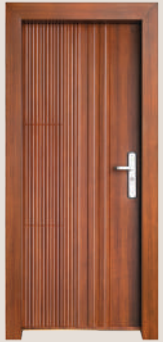

2050X880X70MM S/L 5"

2050X880X70MM M/L 5"
2050X980X70MM M/L 6"

2050X1080X70MM M/L 6"

2050X1080X70MM M/L BH 9"

2050X1200X70MM M/L MS 6"

2050X1200X70MM M/L MSGBH 9"

2050X880X70MM M/L OP 5"
2050X980X70MM M/L OP 6"

2050X880X70MM S/L ST 5"

2050X880X70MM M/L MT 5"
2050X980X70MM M/L MT 6"

2150X1200X70MM M/L MSBH 9"

2150X1080X70MM M/L BH 9"

2150X980X70MM S/L 6"
2150X980X70MM M/L 6"