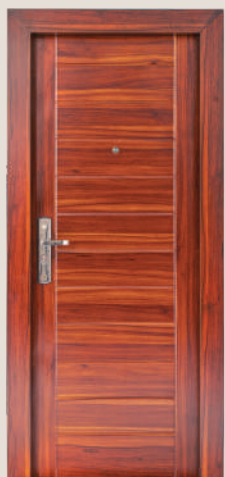

2050X880X70MM S/L 5"

2050X880X70MM M/L 5"
2050X980X70MM M/L 6"

2050X1080X70MM M/L MOBH 6"
2050X1200X70MM M/L MOBH 6"
2050X1080X70MM M/L MOBH 9"
2050X1200X70MM M/L MOBH 9"