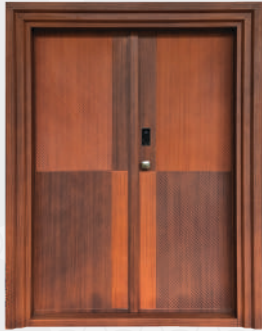

SD 403 MOS

Smarter access,
Stronger protection.