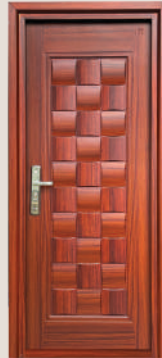

2050X880X70MM S/L 5"

2050X880X70MM M/L 5"
2050X980X70MM M/L 6"