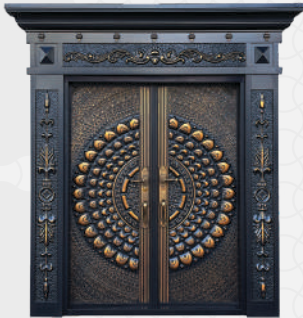

SD 501 MAHARAJA