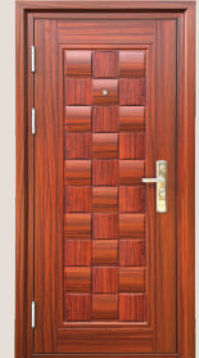

1950X880X70MM M/L OP 5"