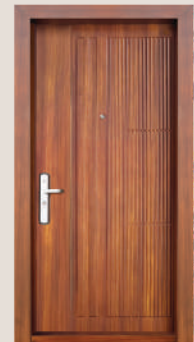

2050X880X70MM S/L ST 5"

2050X880X70MM M/L MT 5"
2050X980X70MM M/L MT 6"

2150X1200X70MM M/L MSBH 9"

2150X1080X70MM M/L BH 9"

2150X980X70MM S/L 6"
2150X980X70MM M/L 6"

Sleek dark textured finish crafted for a bold and modern entrance.