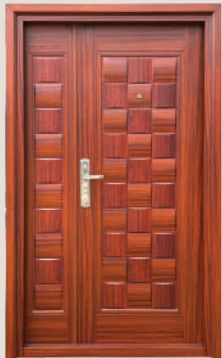

2050X1080X70MM M/L 6"
2050X1080X70MM M/L 9"