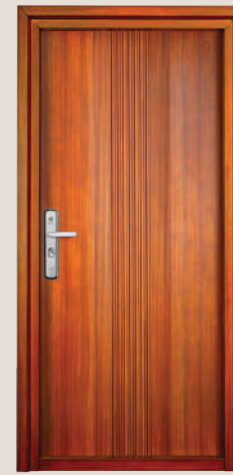

1950X880X70MM S/L 5"
2350X980X70MM S/L 6"

1950X880X70MM M/L 5"
2350X880X70MM M/L 5"
2350X980X70MM M/L 6"
2350X1080X70MM M/L 6"