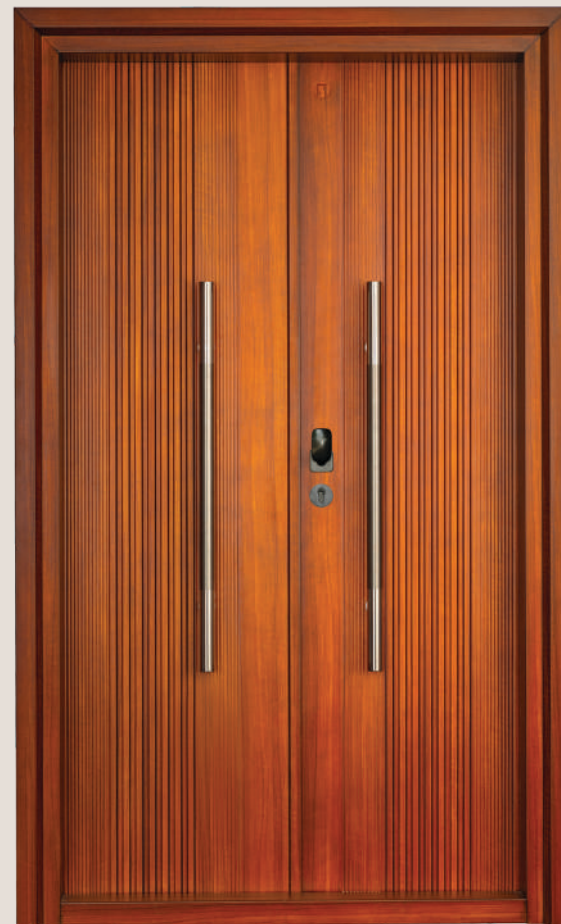

Vertical stripe textures that add depth and modern character.

A masterclass in organic precision, where the radiant warmth of Spiced Honey Oak is elevated by a central spine of sophisticated, linear fluting.

Redefining the modern entryway: A seamless blend of natural golden oak textures and rhythmic pinstripe detailing for a balanced, architectural statement. Warmth meet symmetry a classic golden oak finish accented by precision-etched vertical lines and polished chrome hardware.

SD 71