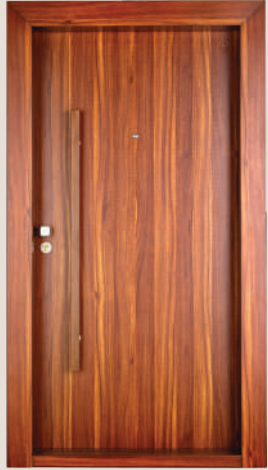

2050X1080X70MM M/L BH 9