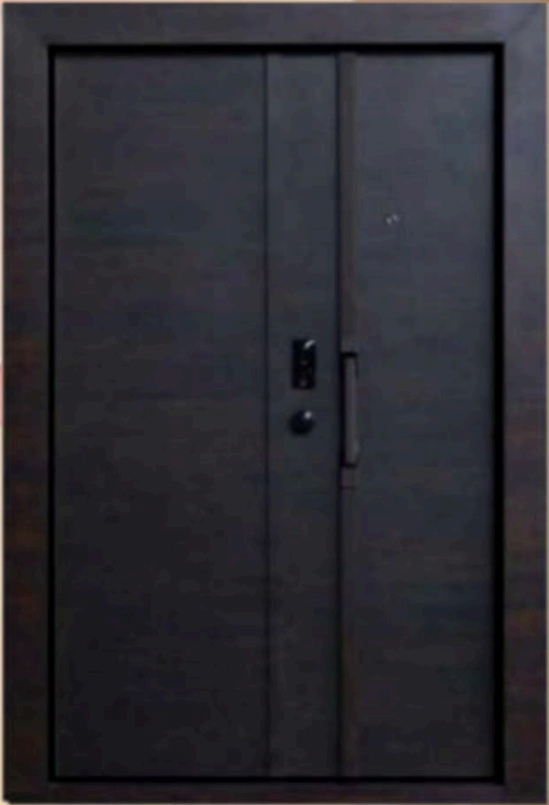

DOUBLE LEAF DOORS

VSD 99