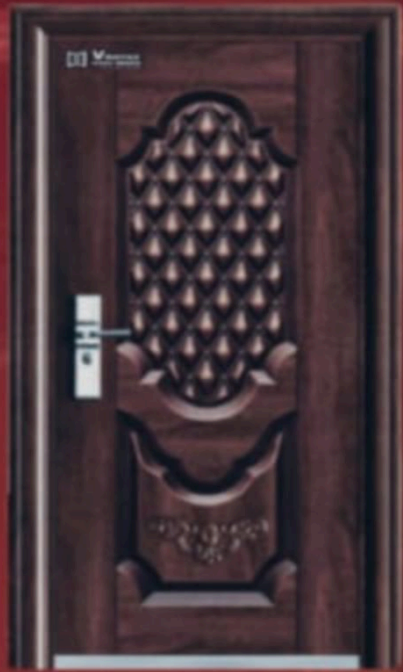

Single Door

OUR STANDARD SIZE (SIZES IN MM)

WIDTH IN (MM) - 860 , 900 , 960 , 980 , 1050 , 1080

HEIGHT IN (MM)- 1950 , 2050 , 2150 , 2350

Single Door

DIGNITY

OVAL

VSD 100