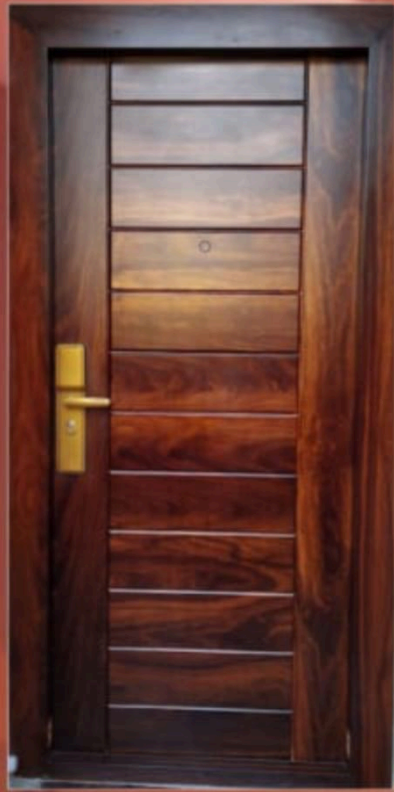

Single Door

OUR STANDARD SIZE (SIZES IN MM)

WIDTH IN (MM) - 860 , 900 , 960 , 980 , 1050 , 1080

HEIGHT IN (MM)- 1950 , 2050 , 2150 , 2350

Single Door

DIGNITY

OVAL

VSD 100

VSD 003

VSD 004

Single Door

VSD 001

VSD 45

VSD 189

VSD 97

Luxury Single Door

VSD 75

VSD 95

VSD KUTUMB

VSD MARVEL

**WINDOW TYPE
DOORS**

OUR STANDARD SIZE (SIZES IN MM)

WIDTH IN (MM) - 960 , 980 , 1050 , 1080 , 1200

HEIGHT IN (MM)- 2050 , 2100 , 2350

**Window Type
Door In Door**

VSD BLAZE

KAGE

VASUDHA VSD

VSD 003

VOGUE

OUR STANDARD SIZE (SIZES IN MM)

WIDTH IN (MM) - 1200